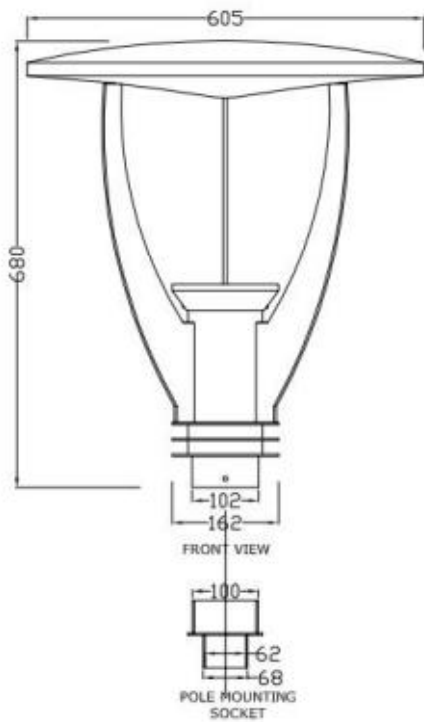

BATH + LIGHT

RENEVA GATE TOP 30W

Reneva LED Gate Top Light

Outdoor Luminaire

Product Code:

LGTP01X030XW

30W - 2100lm - 3000K - CRI>70 Ra - Beam Angle - Asymmetric

Technical Specifications

Operating Temperature	-10°C to 50°C
Rated Input Voltage & Frequency	220-240 V AC
Rated Input Wattage	30W ± 10%
Rated Input Current	0.140 Amp (Nominal)
Power Factor	>0.90
ATHD	<10%
Rated Luminous Flux	2100 lm (tolerance as per BIS)
Rated Luminaire Efficacy	70 lm/W (tolerance as per BIS)
Correlated Color Temperature (CCT)	3000 K (tolerance as per ANSI)
Color Rendering Index (CRI)	>70 Ra
Beam Angle	Asymmetric
Driver Efficiency	≥85%
LED Life Span	>50000 Hrs (Ta=25°C @L70)
Housing	Top Canop Spun Aluminium and MS Housing with PU Paint
Lens / Reflector	Transparent Toughened Glass Diffuser
Mounting	Pole

All technical data is subject to industry-standard tolerances.

Product Dimensions (Dia. x H), Mounting Inner Dia.

Ø605 X 680 mm (Tol.± 5mm), Ø60 mm

Applications

Residences, Offices, Hotels, Restaurants, Hospitals,
Street Lighting, Road Lighting, Campus Lighting and for other outdoor applications.