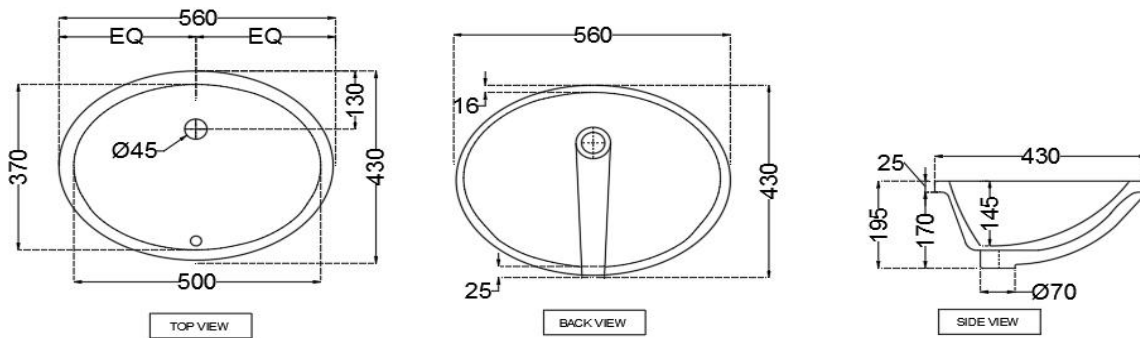

SPECIFICATION DATA SHEET

PRODUCT DETAILS

Manufacturer	Jaquar	Type	Under counter basin
Outlet	Vertical	Colour	White
Technical Details	ID of waste outlet hole $\varnothing 45 +2/-1$	Material	Ceramic - Vitreous China
	Horizontal distance between the Bowl edge and the center line of the waste outlet hole ≤ 130 mm		

TECHNICAL DRAWING

Product Dimension	560x430x195 mm	FEATURES Oval shape with over flow hole and Anti germ glaze.
Basin Inner Dimension	500x370x145 mm	
Product Weight	8.29 kg	
ACCESSORIES INCLUDED		
Brass overflow hole cap		ZPS-WHT-9012B
UC Screw(clamp)		ZPS-MST-FB06
Template		Template

CERTIFICATION

Compliance: EN 14688 : 2015 (E) A, SANS 497:2011

All technical dimensions are in accordance to British standards, Bureau of Indian Standards

DISCLAIMER: Our every effort has been made to ensure factual accuracy, the information presented subject to changes due to requirements in different sites, markets and/ or countries. All dimensions are in mm (Tolerance ± 5 MM). Jaquar reserves the right to make the necessary amendments at any time without prior notice.