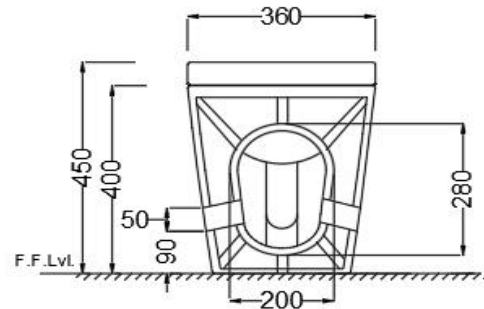

OPS-WHT-15851S300UFSMTL

PRODUCT DETAILS

Manufacturer	Jaquar	Type	Tankless Single Piece WC
Colour	White	Flush valves	Single flush with Sensor/manual
Outlet	Vertical	Material:	Ceramic - Vitreous China
Technical Details	External diameter of outlet hole \varnothing 80 mm provide connector pipe product.		

PRODUCT IMAGE

TOP VIEW

FRONT VIEW

SIDE VIEW

BACK VIEW

Product Dimension	360x580x450 mm	FEATURES
Product Weight	33.5 kg	Tankless floor mounted WC with Sensor and Manual flush @ 6LPF, Anti germ glaze, Jet associated flush, IP Rating - IP68, Trap distance-300 mm, Sensor range-180 mm, UF seat cover and Angle Valve.
ACCESSORIES INCLUDED		
UF Soft Close Seat cover		OPS-WHT-15107UF
Inlet & Outlet gasket		ZPS-WHT-1401
Angle Valve		ZPS-WHT-TL008
Floor Fixing Screw		ZPS-SNS-FB02
CERTIFICATION		
Compliance : EN 997:2012 + A1:2015 (E), SANS 497:2011		
All technical dimensions are in accordance to British standards, Bureau of Indian Standards		
DISCLAIMER: Our every effort has been made to ensure factual accuracy, the information presented subject to changes due to requirements in different sites, markets and/ or countries. All dimensions are in mm (Tolerance \pm 5 MM). Jaquar reserves the right to make the necessary amendments at any time without prior notice.		