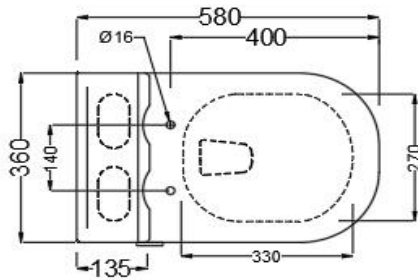

OPS-WHT-15851S300UFSMTL

PRODUCT DETAILS

Manufacturer	Jaquar	Type	Tankless Single Piece WC
Colour	White	Flush valves	Single flush with Sensor/manual
Outlet	Vertical	Material:	Ceramic - Vitreous China
Technical Details	External diameter of outlet hole \varnothing 80 mm provide connector pipe product.		

PRODUCT IMAGE

TOP VIEW

FRONT VIEW

SIDE VIEW

BACK VIEW

Product Dimension	360x580x450 mm	FEATURES
Product Weight	33.5 kg	Tankless floor mounted WC with Sensor and Manual flush @ 6LPF, Anti germ glaze, Jet associated flush, IP Rating - IP68, Trap distance-300 mm, Sensor range-180 mm, UF seat cover and Angle Valve.
ACCESSORIES INCLUDED		
UF Soft Close Seat cover		OPS-WHT-15107UF
Inlet & Outlet gasket		ZPS-WHT-1401
Angle Valve		ZPS-WHT-TL008
Floor Fixing Screw		ZPS-SNS-FB02
CERTIFICATION		
Compliance : EN 997:2012 + A1:2015 (E), SANS 497:2011		
All technical dimensions are in accordance to British standards, Bureau of Indian Standards		
DISCLAIMER: Our every effort has been made to ensure factual accuracy, the information presented subject to changes due to requirements in different sites, markets and/ or countries. All dimensions are in mm (Tolerance \pm 5 MM). Jaquar reserves the right to make the necessary amendments at any time without prior notice.		