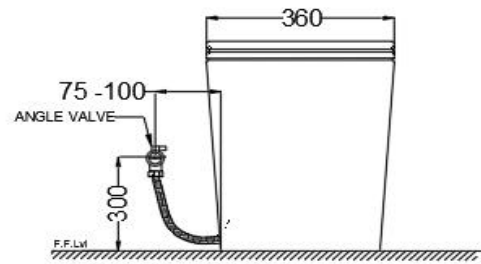

OPS-WHT-15851S300UFSMTL

PRODUCT DETAILS

Manufacturer	Jaquar	Type	Tankless Single Piece WC
Colour	White	Flush valves	Single flush with Sensor/manual
Outlet	Vertical	Material:	Ceramic - Vitreous China
Technical Details	External diameter of outlet hole \varnothing 80 mm provide connector pipe product.		

PRODUCT IMAGE

TOP VIEW

FRONT VIEW

SIDE VIEW

BACK VIEW

Product Dimension	360x580x450 mm	FEATURES
Product Weight	33.5 kg	Tankless floor mounted WC with Sensor and Manual flush @ 6LPF, Anti germ glaze, Jet associated flush, IP Rating - IP68, Trap distance-300 mm, Sensor range-180 mm, UF seat cover and Angle Valve.
ACCESSORIES INCLUDED		
UF Soft Close Seat cover		OPS-WHT-15107UF
Inlet & Outlet gasket		ZPS-WHT-1401
Angle Valve		ZPS-WHT-TL008
Floor Fixing Screw		ZPS-SNS-FB02
CERTIFICATION		
Compliance : EN 997:2012 + A1:2015 (E), SANS 497:2011		
All technical dimensions are in accordance to British standards, Bureau of Indian Standards		
DISCLAIMER: Our every effort has been made to ensure factual accuracy, the information presented subject to changes due to requirements in different sites, markets and/ or countries. All dimensions are in mm (Tolerance \pm 5 MM). Jaquar reserves the right to make the necessary amendments at any time without prior notice.		