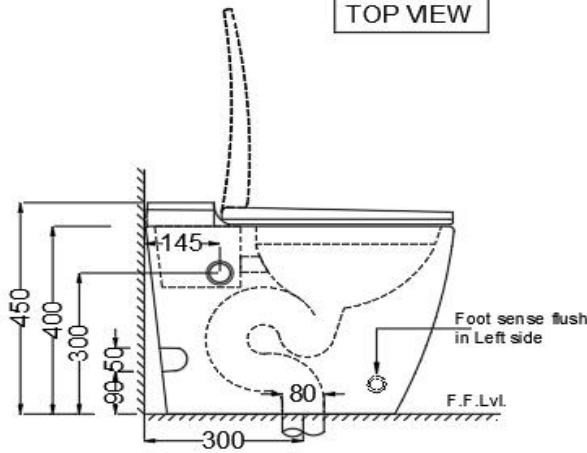

OPS-WHT-15851S300UFSMTL

PRODUCT DETAILS

Manufacturer	Jaquar	Type	Tankless Single Piece WC
Colour	White	Flush valves	Single flush with Sensor/manual
Outlet	Vertical	Material:	Ceramic - Vitreous China
Technical Details	External diameter of outlet hole \varnothing 80 mm provide connector pipe product.		

PRODUCT IMAGE

TOP VIEW

FRONT VIEW

SIDE VIEW

BACK VIEW

Product Dimension	360x580x450 mm	FEATURES
Product Weight	33.5 kg	Tankless floor mounted WC with Sensor and Manual flush @ 6LPF, Anti germ glaze, Jet associated flush, IP Rating - IP68, Trap distance-300 mm, Sensor range-180 mm, UF seat cover and Angle Valve.
ACCESSORIES INCLUDED		
UF Soft Close Seat cover		OPS-WHT-15107UF
Inlet & Outlet gasket		ZPS-WHT-1401
Angle Valve		ZPS-WHT-TL008
Floor Fixing Screw		ZPS-SNS-FB02
CERTIFICATION		
Compliance : EN 997:2012 + A1:2015 (E), SANS 497:2011		
All technical dimensions are in accordance to British standards, Bureau of Indian Standards		
DISCLAIMER: Our every effort has been made to ensure factual accuracy, the information presented subject to changes due to requirements in different sites, markets and/ or countries. All dimensions are in mm (Tolerance \pm 5 MM). Jaquar reserves the right to make the necessary amendments at any time without prior notice.		