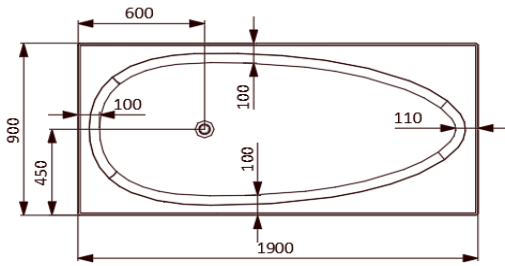

Range Name	Vignette Prime
Category	Built-in Bathtub
Code:	JBT-WHT-VGNTP190X,JBT-WHT-VGNTP190FX

Image is only for illustration purpose

Size (mm):	1900 x 900 x 470	Features
Material:	Acrylic PMMA	
Reinforcement:	PU GREEN	
Accessories Included:		
Accessories Excluded:	Front Panel: JWA-WHT-VGNTPPFX Side Panel: JWA-WHT-VGNTPSPX Drain and Overflow with Filler: JWA-CHR-132201 Drain and Overflow: JWA-CHR-DRNPIPE80 Frame: JWA-BLK-FVGNTP190X90 Headrest: JWA-BLK-HRSP120GAC06	

Bathtub

TOP VIEW

FRONT VIEW

Bathtub with MS Frame

TOP VIEW

FRONT VIEW