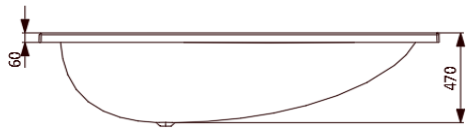

Range Name	Vignette Prime
Category	Built-in Bathtub
Code:	JBT-WHT-VGNTP190X,JBT-WHT-VGNTP190FX

Image is only for illustration purpose

Size (mm):	1900 x 900 x 470	Features
Material:	Acrylic PMMA	
Reinforcement:	PU GREEN	
Accessories Included:		
Accessories Excluded:	Front Panel: JWA-WHT-VGNTPPFX Side Panel: JWA-WHT-VGNTPSPX Drain and Overflow with Filler: JWA-CHR-132201 Drain and Overflow: JWA-CHR-DRNPIPE80 Frame: JWA-BLK-FVGNTP190X90 Headrest: JWA-BLK-HRSP120GAC06	

Bathtub

TOP VIEW

FRONT VIEW

Bathtub with MS Frame

TOP VIEW

FRONT VIEW