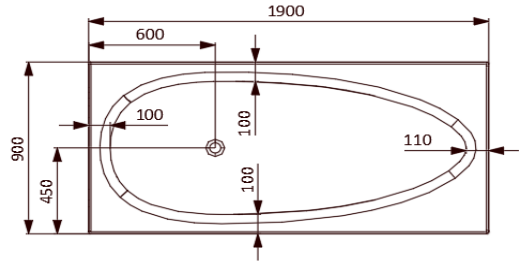

Range Name	Vignette Prime
Category	Built-in Bathtub
Code:	JBT-WHT-VGNTP190X,JBT-WHT-VGNTP190FX

Image is only for illustration purpose

Size (mm):	1900 x 900 x 470	Features
Material:	Acrylic PMMA	
Reinforcement:	PU GREEN	
Accessories Included:		
Accessories Excluded:	Front Panel: JWA-WHT-VGNTPPFX Side Panel: JWA-WHT-VGNTPSPX Drain and Overflow with Filler: JWA-CHR-132201 Drain and Overflow: JWA-CHR-DRNPIPE80 Frame: JWA-BLK-FVGNTP190X90 Headrest: JWA-BLK-HRSP120GAC06	

Bathtub

TOP VIEW

FRONT VIEW

Bathtub with MS Frame

TOP VIEW

FRONT VIEW