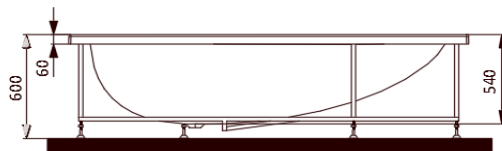

Range Name	Vignette Prime
Category	Built-in Bathtub
Code:	JBT-WHT-VGNTP190X,JBT-WHT-VGNTP190FX

Image is only for illustration purpose

Size (mm):	1900 x 900 x 470	Features
Material:	Acrylic PMMA	
Reinforcement:	PU GREEN	
Accessories Included:		
Accessories Excluded:	Front Panel: JWA-WHT-VGNTPPFX Side Panel: JWA-WHT-VGNTPSPX Drain and Overflow with Filler: JWA-CHR-132201 Drain and Overflow: JWA-CHR-DRNPIPE80 Frame: JWA-BLK-FVGNTP190X90 Headrest: JWA-BLK-HRSP120GAC06	

Bathtub

TOP VIEW

FRONT VIEW

Bathtub with MS Frame

TOP VIEW

FRONT VIEW