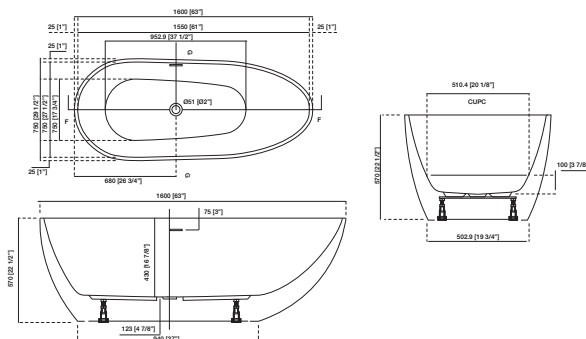

Image is only for illustration purpose

Model :	OLIV
Category :	Free Standing Bathtub
Code :	JBT-WHT-FSBT167543X
Size (mm) :	1600X750X430/570 MM
Material :	Lucite Acrylic
Reinforcement :	3 Layers of Fiber Glass
Accessories Included :	- Overflow - Pop-up waste
Accessories Excluded:	NA
Features :	OLIV free standing bath tub 1600X750X430/570mm with built in overflow & pop-up waste, Lucite Acrylic Sheet, Chrome Waste & Overflow, Adjustable Feet, Antibacterial Protection