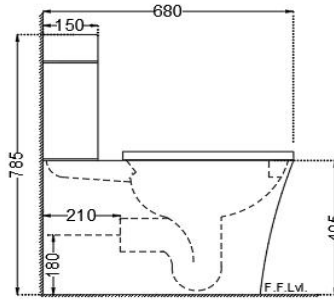

TOP VIEW

SIDE VIEW

BACK VIEW

General Information

Product Code	OPS-WHT-15753P180UFPMZ
Brand	Jaquar
Colour	White
Type	Complete Set For Coupled WC (P-Trap)
Material	Ceramic-Vitreous China (VC)

Product Specification

Product Dimension	385x680x785 mm
Bowl Inner Dimension	260X335 mm
Product Net Weight	51.5 kg.
Product Gross Weight	58 kg
Packaging Dimension	870x500x430 mm
Outlet	Horizontal
Waste Hole Distance	Vertical distance between the Floor and the centre line of the waste outlet hole \leq 180 mm
Product Features	Rimless Bowl With Cistern For Coupled WC With UF Soft Close Seat Cover, Hinges, Dual Flush-3/6 LPF Anti Germ Glaze, Trap glazed.

QUALITY MANAGEMENT SYSTEM - ISO 9001

DISCLAIMER: Our every effort has been made to ensure factual accuracy, the information presented subject to changes due to requirements in different sites, markets and/ or countries. All dimensions are in mm (Tolerance \pm 5 MM). Jaquar reserves the right to make the necessary amendments at any time without prior notice.
 # For Installation Refer Actual Product