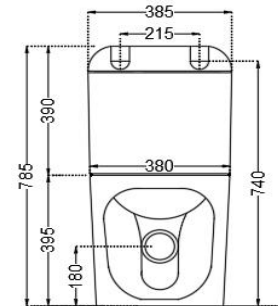

TOP VIEW

SIDE VIEW

BACK VIEW

General Information

Product Code	OPS-WHT-15753P180UFPMZ
Brand	Jaquar
Colour	White
Type	Complete Set For Coupled WC (P-Trap)
Material	Ceramic-Vitreous China (VC)

Product Specification

Product Dimension	385x680x785 mm
Bowl Inner Dimension	260X335 mm
Product Net Weight	51.5 kg.
Product Gross Weight	58 kg
Packaging Dimension	870x500x430 mm
Outlet	Horizontal
Waste Hole Distance	Vertical distance between the Floor and the centre line of the waste outlet hole \leq 180 mm
Product Features	Rimless Bowl With Cistern For Coupled WC With UF Soft Close Seat Cover, Hinges, Dual Flush-3/6 LPF Anti Germ Glaze, Trap glazed.

QUALITY MANAGEMENT SYSTEM - ISO 9001

DISCLAIMER: Our every effort has been made to ensure factual accuracy, the information presented subject to changes due to requirements in different sites, markets and/ or countries. All dimensions are in mm (Tolerance \pm 5 MM). Jaquar reserves the right to make the necessary amendments at any time without prior notice.
 # For Installation Refer Actual Product