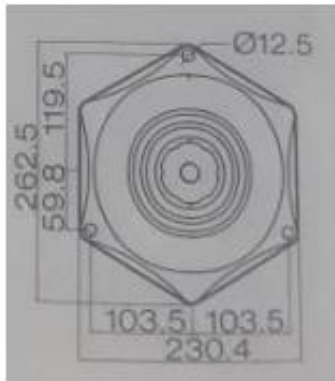

### ROMANTICA 10W

Romantica Pole Light

Outdoor Luminaire

Product Code:

350.PE8L10H.NGG

10W - 700lm - 3000K - CRI>70 Ra - Beam Angle - Asymmetric

## Product Dimensions (Dia..x H)

Ø250 X 2500 mm (tol.±5 mm)