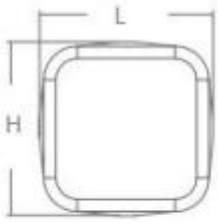

### **KUBS 8W**

Kubs LED Up & Down Wall Light

**Outdoor Luminaire**

**Product Code:**

404LS4X2H.NHG

8W - 560lm - 3000K - CRI>70 Ra - Beam Angle - 10°

## Product Dimensions (L x W x H)

124 X 90 X 124 mm (tol.±5 mm)