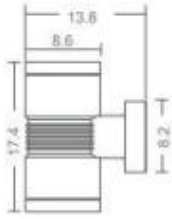

### LYRAS 5W

Up Lyras 130 LED Wall Light

**Outdoor Luminaire**

**Product Code:**

465LL5X1H.NHG

5W - 350lm - 3000K - CRI>70 Ra - Beam Angle - 40°

### Technical Specifications

Operating Temperature	-10°C to 40°C
Rated Input Voltage & Frequency	220-240 VAC, 50Hz
Rated Input Wattage	5W ± 10%
Rated Input Current	0.025 Amp (Nominal)
Power Factor	≥0.9
Rated Luminous Flux	350 lm (tolerance as per BIS)
Rated Luminaire Efficacy	70 lm/W (tolerance as per BIS)
Correlated Color Temperature (CCT)	3000 K (tolerance as per ANSI)
Color Rendering Index (CRI)	>70 Ra
Beam Angle	40° (within the permissible limits)
Driver Efficiency	≥75%
LED Life Span	>50000 Hrs (Ta=25°C @L70)
Housing	Die Cast Aluminium with Powder Coating
Lens / Reflector	Transparent Glass Diffuser
Mounting	Wall

## Product Dimensions (L x W x H)

Ø86 X 138 X 174 mm (Tol.±5 mm)