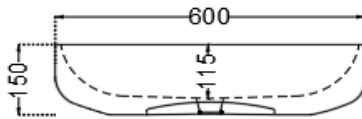

TOP VIEW

SIDE VIEW

BACK VIEW

GENERAL INFORMATION

Product Code	VGS-WHT-81931PM
Brand	Jaquar
Colour	White
Type	Table Top Basin
Material	Ceramic - Vitreous China

PRODUCT SPECIFICATION

Product Dimension	600x460x150 mm
Basin Inner Dimension	540x340x115 mm
Product Net Weight	15 Kg
Product Gross Weight	17.0 Kg
Packaging Dimension	610x470x160 mm
Tap hole & Waste Hole Dimension	Vertical
	Tap hole dia. $\varnothing 35 \pm 2$ mm
	Internal diameter of outlet hole dia. $\varnothing 45 +2/-1$ mm
	Horizontal distance between the centre line of the tap hole and the centre line of the waste outlet hole ≤ 125 mm