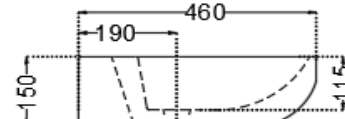

TOP VIEW

SIDE VIEW

BACK VIEW

GENERAL INFORMATION

Product Code	VGS-WHT-81931PM
Brand	Jaquar
Colour	White
Type	Table Top Basin
Material	Ceramic - Vitreous China

PRODUCT SPECIFICATION

Product Dimension	600x460x150 mm
Basin Inner Dimension	540x340x115 mm
Product Net Weight	15 Kg
Product Gross Weight	17.0 Kg
Packaging Dimension	610x470x160 mm
Tap hole & Waste Hole Dimension	Vertical
	Tap hole dia. $\varnothing 35 \pm 2$ mm
	Internal diameter of outlet hole dia. $\varnothing 45 +2/-1$ mm
	Horizontal distance between the centre line of the tap hole and the centre line of the waste outlet hole ≤ 125 mm

QUALITY MANAGEMENT SYSTEM - ISO 9001

DISCLAIMER: Our every effort has been made to ensure factual accuracy, the information presented subject to changes due to requirements in different sites, markets and/ or countries. All dimensions are in mm (Tolerance ± 5 MM). Jaquar reserves the right to make the necessary amendments at any time without prior notice.
 # For Installation Refer Actual Product.Last modified on 11 September 2025.