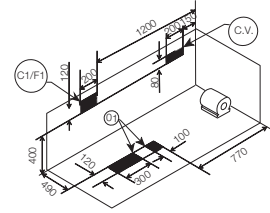

Image is only for illustration purpose

Model :	D'ARC
Category:	Whirlpool Combi System
Code:	JWP-WHT-DARC180CX
Size (mm):	1800 x 1100 x 470
Material:	Acrylic PMMA
Reinforcement:	PU GREEN
Accessories Included:	- Drain & Overflow with Filler - Frame SS202 - Headrest
Accessories Excluded:	Front Panel : JWA-WHT-FP180X Side Panel: JWA-WHT-SP110X
Features	Water Pump : 1.40 Hp@50 Hz Water Jets : 8 Back Jet : 4 Air Blower : 0.90 Hp @50/60Hz Air Jets : 12 Keypad Control Air Regulator Water Level Sensor Chromotherapy Disinfection System Vaccum Suction Breaker 3 Tier Testing