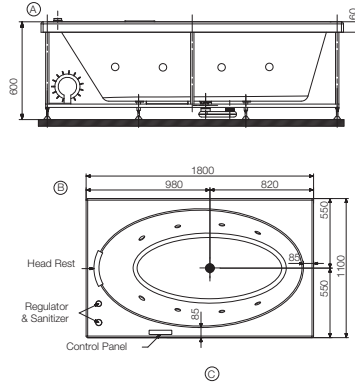

Image is only for illustration purpose

Model :	D'ARC
Category:	Whirlpool Combi System
Code:	JWP-WHT-DARC180CX
Size (mm):	1800 x 1100 x 470
Material:	Acrylic PMMA
Reinforcement:	PU GREEN
Accessories Included:	- Drain & Overflow with Filler - Frame SS202 - Headrest
Accessories Excluded:	Front Panel : JWA-WHT-FP180X Side Panel: JWA-WHT-SP110X
Features	Water Pump : 1.40 Hp@50 Hz Water Jets : 8 Back Jet : 4 Air Blower : 0.90 Hp @50/60Hz Air Jets : 12 Keypad Control Air Regulator Water Level Sensor Chromotherapy Disinfection System Vaccum Suction Breaker 3 Tier Testing