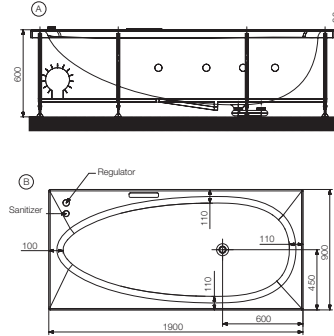

Image is only for illustration purpose

Model :	Vignette Prime
Category:	Whirlpool Combi System
Code:	JWP-WHT-VGNT190CX
Size (mm):	1900 x 900 x 470
Material:	Acrylic PMMA
Reinforcement:	PU GREEN
Accessories Included:	<ul style="list-style-type: none"> - Drain & Overflow with Filler - Frame SS202 - Headrest
Accessories Excluded:	Front Panel: JWA-WHT-VGNTFPFX Side Panel: JWA-WHT-VGNTSPSX
Features	Water Pump : 1.40 Hp@50 Hz Water Jets : 8 Back Jet : 4 Air Blower : 0.90 Hp @50/60Hz Air Jets : 12 Keypad Control Air Regulator Water Level Sensor Chromotherapy Disinfection System Vacuum Suction Breaker 3 Tier Testing