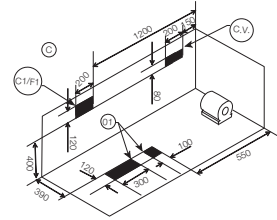

Image is only for illustration purpose

Model :	Vignette Prime
Category:	Whirlpool Combi System
Code:	JWP-WHT-VGNT190CX
Size (mm):	1900 x 900 x 470
Material:	Acrylic PMMA
Reinforcement:	PU GREEN
Accessories Included:	<ul style="list-style-type: none"> - Drain & Overflow with Filler - Frame SS202 - Headrest
Accessories Excluded:	Front Panel: JWA-WHT-VGNTFPFX Side Panel: JWA-WHT-VGNTSPSX
Features	Water Pump : 1.40 Hp@50 Hz Water Jets : 8 Back Jet : 4 Air Blower : 0.90 Hp @50/60Hz Air Jets : 12 Keypad Control Air Regulator Water Level Sensor Chromotherapy Disinfection System Vacuum Suction Breaker 3 Tier Testing