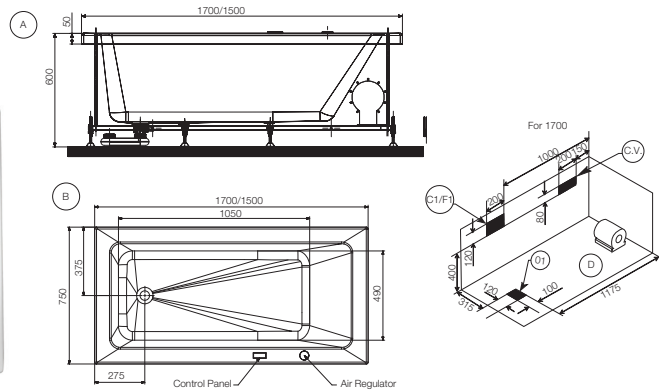

Image is only for illustration purpose

|                              |  |
|------------------------------|--|
| <b>Model :</b>               | Fonte 170  |
| <b>Category:</b>             | Whirlpool Combi System   |
| <b>Code:</b>                 | JWP-WHT-FONTE170CX   |
| <b>Size (mm):</b>            | 1700 x 750 x 420   |
| <b>Material:</b>             | Acrylic PMMA   |
| <b>Reinforcement:</b>        | PU GREEN   |
| <b>Accessories Included:</b> | - Drain & Overflow<br>- Frame SS202<br>- Headrest  |
| <b>Accessories Excluded:</b> | Front Panel JWA-WHT-FONT170FPX<br>Side Panel: JWA-WHT-SP75X  |
| <b>Features</b>              | Water Pump : 1 Hp@50 Hz<br>Water Jets : 6<br>Back Jet : 4<br>Air Blower : 0.90 Hp @50/60Hz<br>Air Jets : 12<br>Keypad Control<br>Air Regulator<br>Water Level Sensor<br>White Light<br>Vaccum Suction Breaker<br>3 Tier Testing<br>Ant-Slip Base |