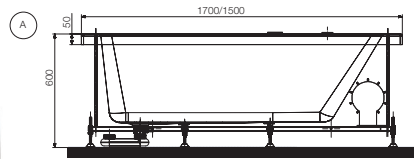

Image is only for illustration purpose

Model :	Fonte 150
Category:	Whirlpool Water System
Code:	JWP-WHT-FONTE150WX
Size (mm):	1500 x 750 x 420
Material:	Acrylic PMMA
Reinforcement:	PU GREEN
Accessories Included:	<ul style="list-style-type: none"> - Drain & Overflow - Frame SS202 - Headrest
Accessories Excluded:	Front Panel :JWA-WHT-FONT150FPX Side Panel: JWA-WHT-SP75X
Features	Water Pump : 1 Hp@50 Hz Water Jets : 6 Back Jet : 4 Keypad Control Air Regulator Water Level Sensor White Light Vacuum Suction Breaker 3 Tier Testing Ant-Slip Base