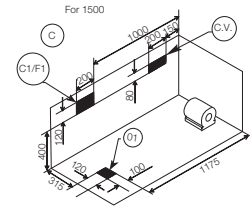

Image is only for illustration purpose

Model :	Fonte 150
Category:	Whirlpool Water System
Code:	JWP-WHT-FONTE150WX
Size (mm):	1500 x 750 x 420
Material:	Acrylic PMMA
Reinforcement:	PU GREEN
Accessories Included:	<ul style="list-style-type: none"> - Drain & Overflow - Frame SS202 - Headrest
Accessories Excluded:	Front Panel :JWA-WHT-FONT150FPX Side Panel: JWA-WHT-SP75X
Features	Water Pump : 1 Hp@50 Hz Water Jets : 6 Back Jet : 4 Keypad Control Air Regulator Water Level Sensor White Light Vacuum Suction Breaker 3 Tier Testing Ant-Slip Base