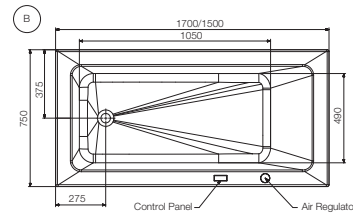

Image is only for illustration purpose

Model :	Fonte 150
Category:	Whirlpool Water System
Code:	JWP-WHT-FONTE150WX
Size (mm):	1500 x 750 x 420
Material:	Acrylic PMMA
Reinforcement:	PU GREEN
Accessories Included:	<ul style="list-style-type: none"> - Drain & Overflow - Frame SS202 - Headrest
Accessories Excluded:	Front Panel :JWA-WHT-FONT150FPX Side Panel: JWA-WHT-SP75X
Features	Water Pump : 1 Hp@50 Hz Water Jets : 6 Back Jet : 4 Keypad Control Air Regulator Water Level Sensor White Light Vacuum Suction Breaker 3 Tier Testing Ant-Slip Base