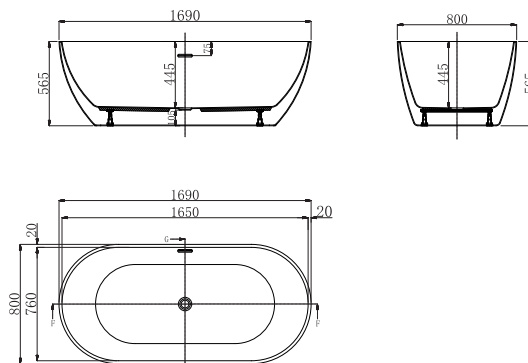

Image is only for illustration purpose

<b>Model :</b>	Saipan
<b>Category:</b>	Free Standing Bathtub
<b>Code:</b>	JBT-WHT-FSBT177544X
<b>Size (mm):</b>	1690 x 800 x 445/565
<b>Material:</b>	Lucite Acrylic
<b>Reinforcement:</b>	3 Layers of Fiber Glass
<b>Accessories Included:</b>	- Drain & Overflow - Steel Legs
<b>Accessories Excluded:</b>	NA
<b>Features</b>	Available in Chrome accessories