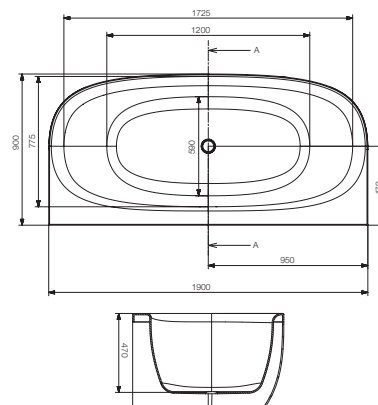

Image is only for illustration purpose

Model :	ARC
Category:	Built-in Bathtub
Code:	JBT-WHT-ARC190X
Size (mm):	1900 x 900 x 470
Material:	Acrylic PMMA
Reinforcement:	PU GREEN
Accessories Included:	NA
Accessories Excluded:	<p>Front Panel: JWA-WHT-ARCFPX Side Panel: JWA-WHT-ARCSPX</p> <p>Note: In case of one side wall installation two side panels and one front panel is must for installation. Drain and Overflow with Filler: JWA-CHR-132201 Drain and Overflow: JWA-CHR-DRNPIPE80 Feet: IWA-CHR-ACC00510X Headrest: JWA-BLK-HRSP120GAC06</p>
Features	NA