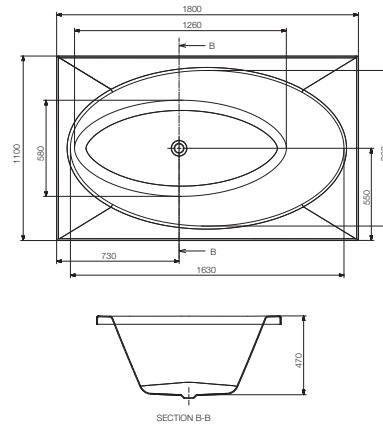

Image is only for illustration purpose

Model :	D'ARC
Category:	Built-in Bathtub
Code:	JWP-WHT-DARC180X
Size (mm):	1800 x 1100 x 470
Material:	Acrylic PMMA
Reinforcement:	PU GREEN
Accessories Included:	NA
Accessories Excluded:	Front Panel: JWA-WHT-FP180X Side Panel: JWA-WHT-SP110X Drain & Overflow with filler: JWA-CHR-132401 Drain & Overflow: JWA-CHR-DRNPIPE100 Frame: JWA-BLK-FRAME180X110 Feet: IWA-CHR-ACC00510X Headrest: JWA-BLK-HRSP120GAC06
Features	NA