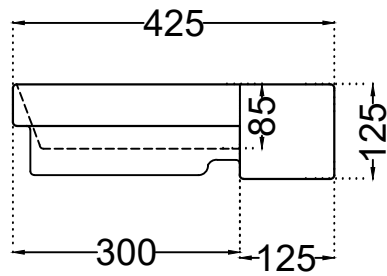

TOP VIEW

BOTTOM VIEW

SIDE VIEW

	Jaquar Group Global Headquarters Plot No. 3, Sector- M-11, IMT Manesar Gurgaon, NCR - 122050, India E-mail : Sales: support@jaquar.com Customer Service : service@jaquar.com		ITEM CODE	JDS-WHT-25505
			ITEM TYPE	SEMI RECESSED BASIN
			ITEM SIZE	505x425x125 mm
	ALL DIMENSIONS ARE IN MM. (TOLERANCE ± 5 MM)			