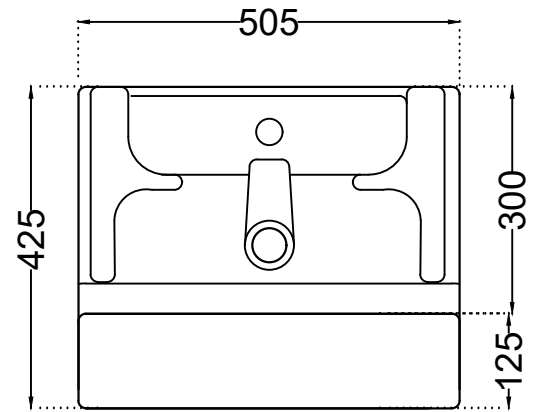

TOP VIEW

BOTTOM VIEW

SIDE VIEW

	Jaquar Group Global Headquarters Plot No. 3, Sector- M-11, IMT Manesar Gurgaon, NCR - 122050, India E-mail : Sales: support@jaquar.com Customer Service : service@jaquar.com		ITEM CODE	JDS-WHT-25505
			ITEM TYPE	SEMI RECESSED BASIN
			ITEM SIZE	505x425x125 mm
	ALL DIMENSIONS ARE IN MM. (TOLERANCE ± 5 MM)			