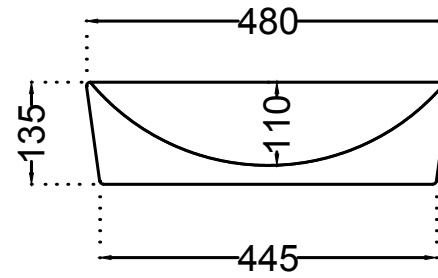

TOP VIEW

FRONT VIEW

	Jaquar Group Global Headquarters Plot No. 3, Sector- M-11, IMT Manesar Gurgaon, NCR - 122050, India E-mail : Sales: support@jaquar.com Customer Service : service@jaquar.com		ITEM CODE	OPS-BLM-15901N
			ITEM TYPE	TABLE TOP BASIN
	ITEM SIZE	480X480X135 mm		
	ALL DIMENSIONS ARE IN MM. (TOLERANCE ± 5 MM)			