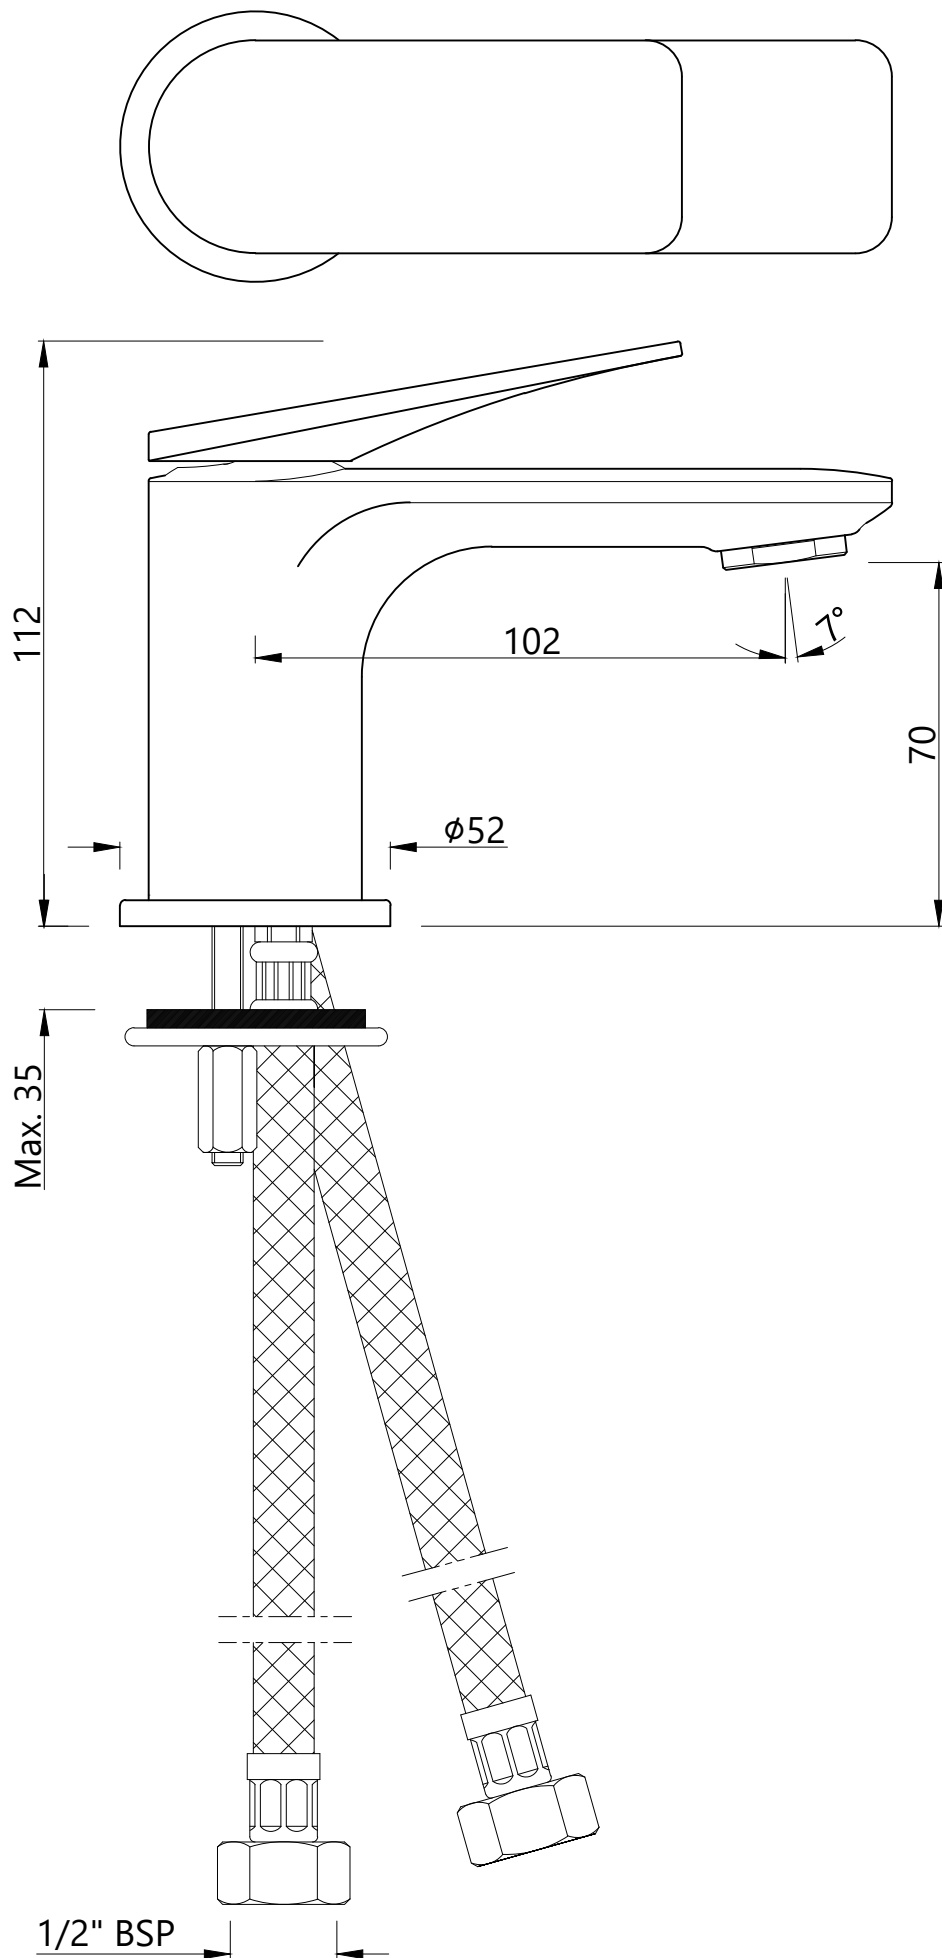

Cat. No.-LAG-91011BWF

Max. 35

112

102

$\phi 52$

70

1°

1/2" BSP